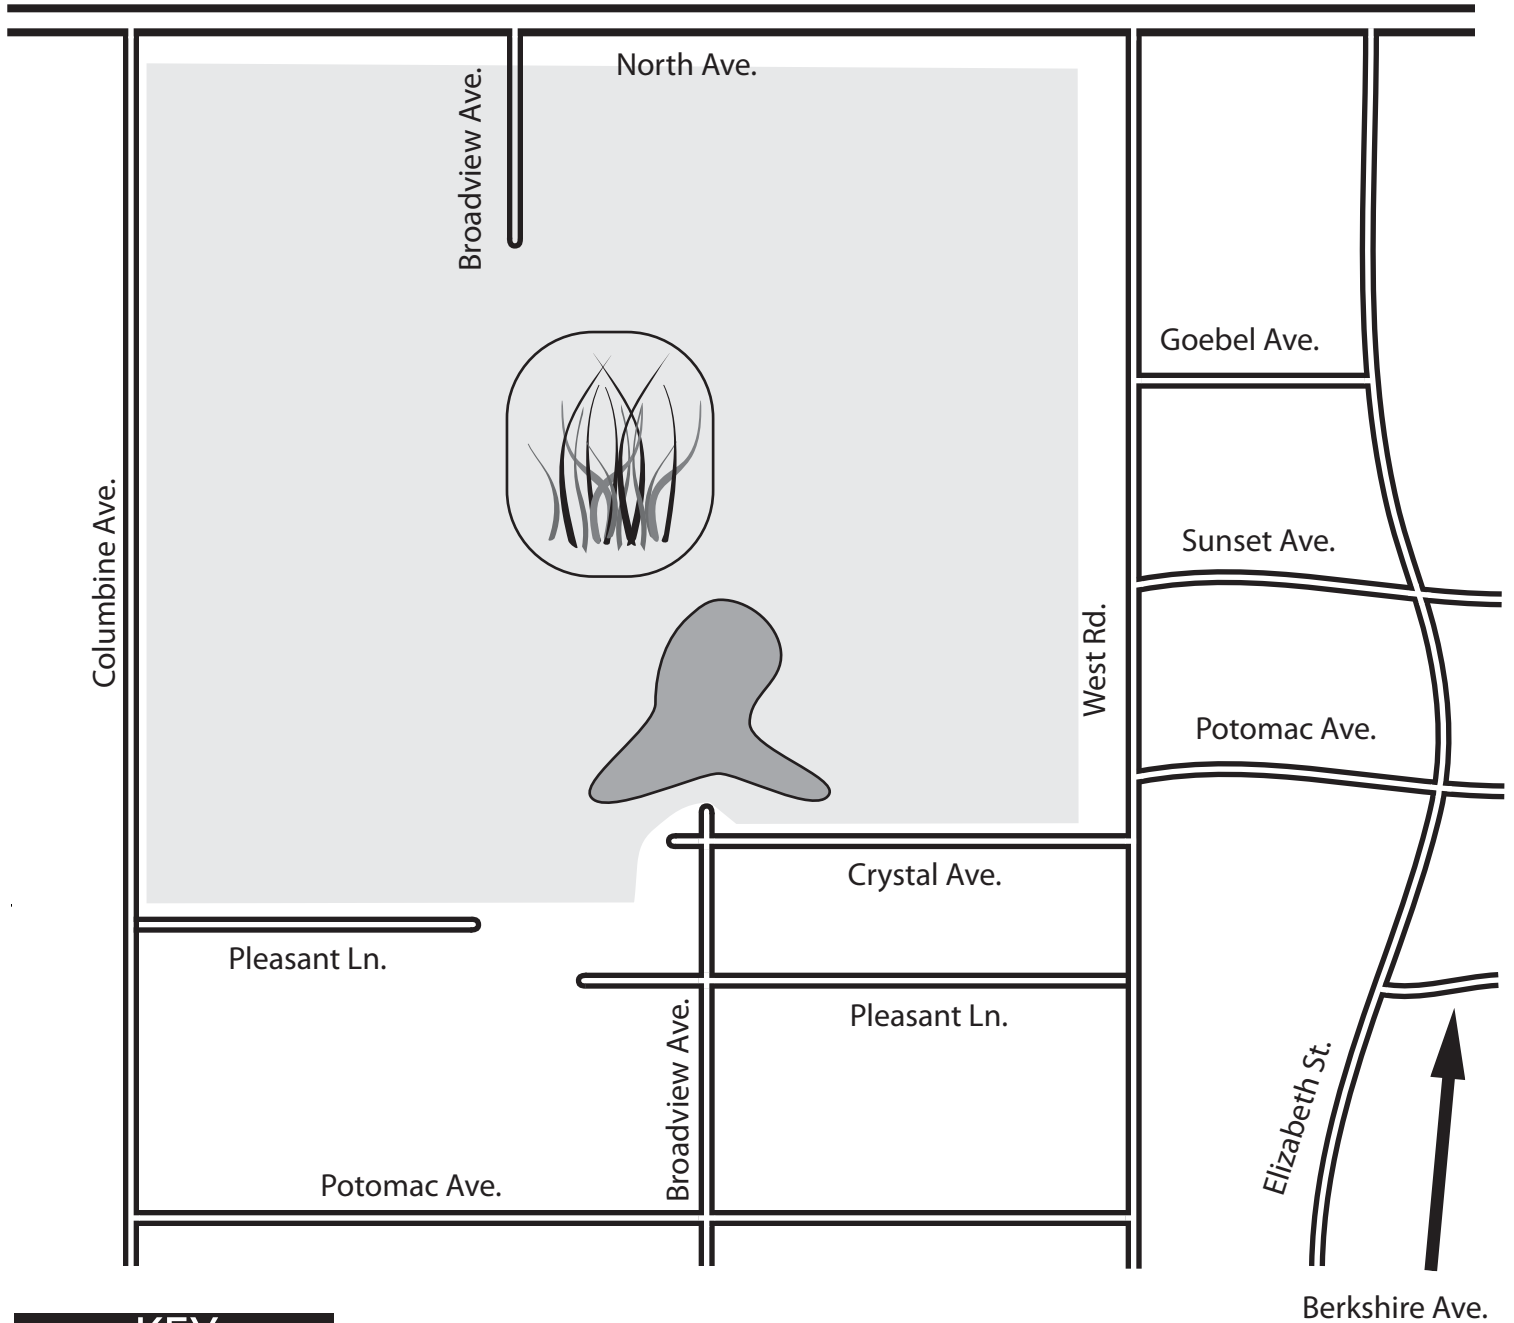

# Broadview Slough

Broadview Avenue and Crystal Avenue

Features over 19 acres, including a nature area and wetlands.

## KEY

Natural Area/Wetland