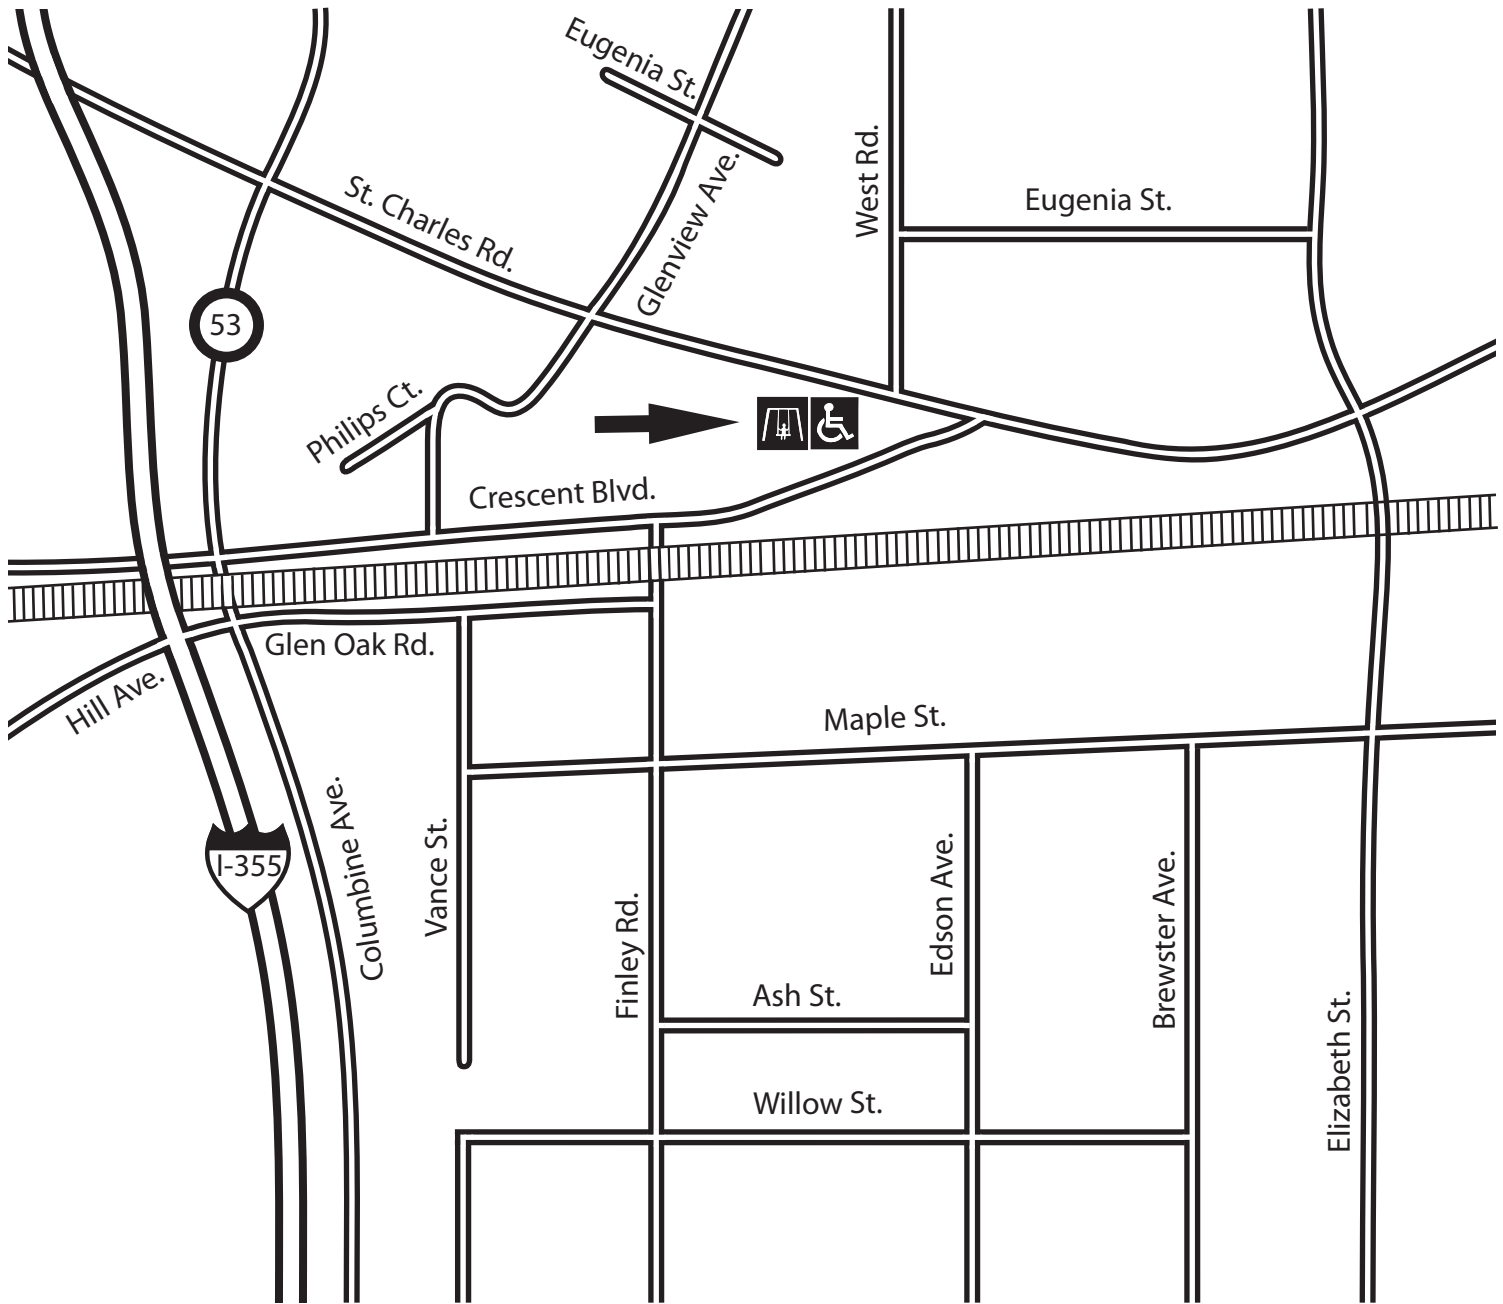

Crescent Tot Lot

Crescent Blvd. and Finley Rd.

Crescent Tot Lot is a neighborhood playground featuring brand new play equipment.

KEY

Playground

ADA Accessible