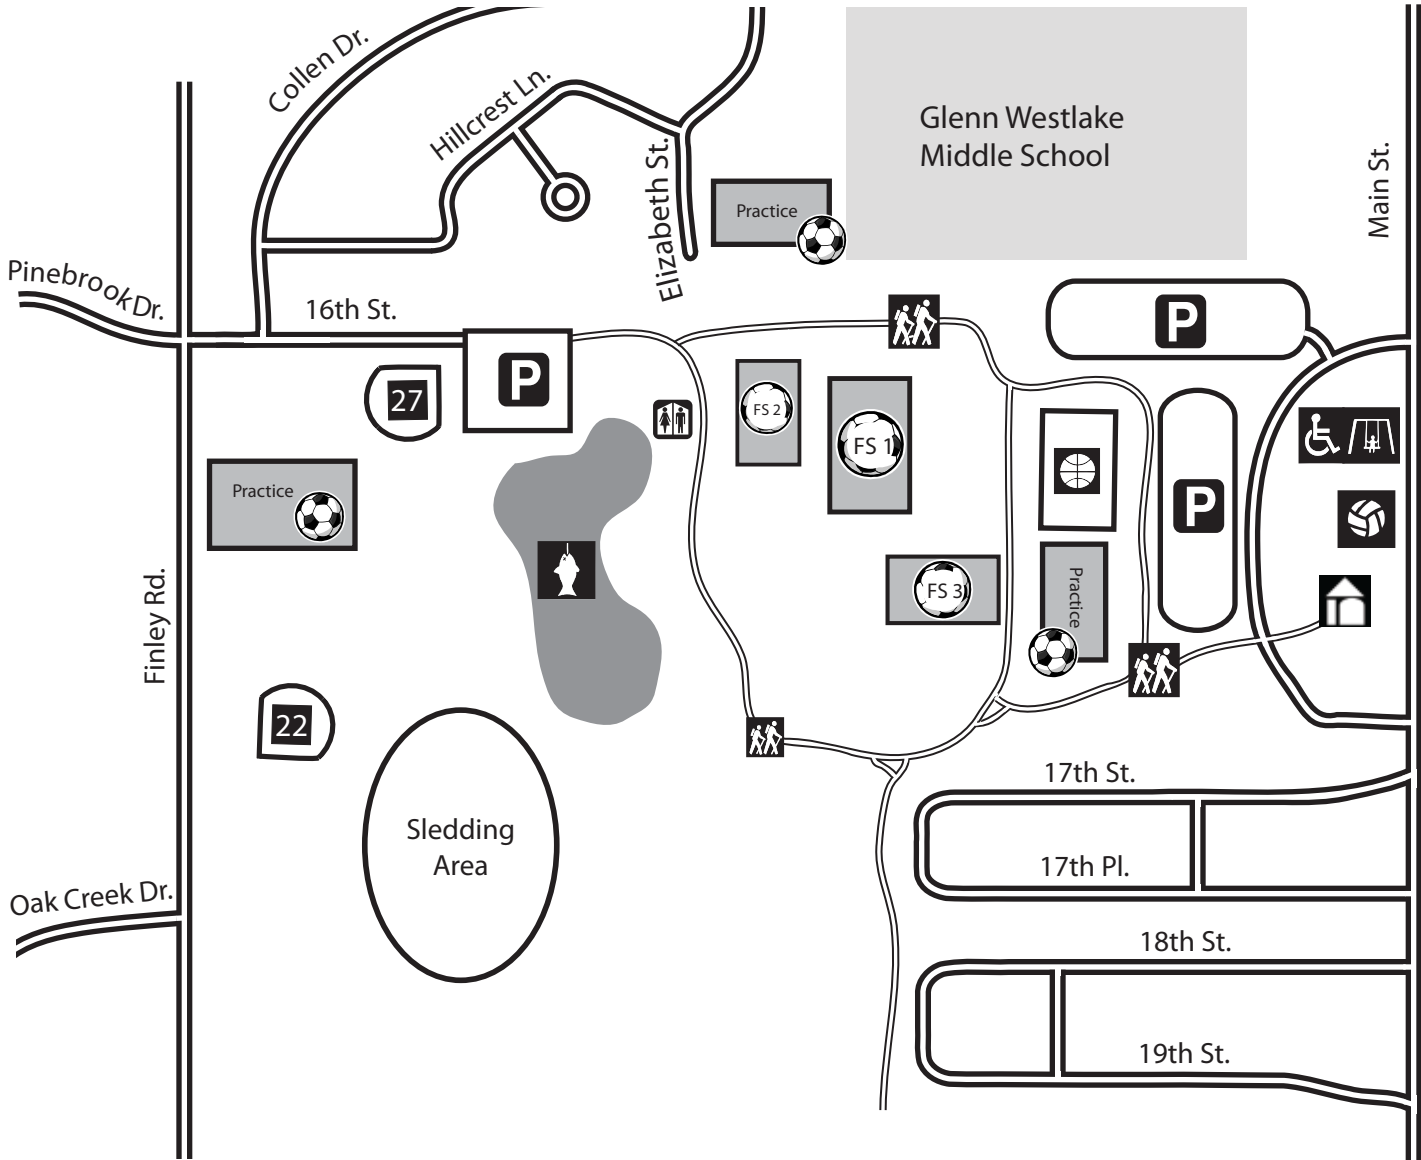

# Four Seasons

Finley Rd. and 16th St.

Four Seasons is among Lombard's most popular parks! Features include baseball and softball fields, basketball courts, boating, fishing, ice skating, playgrounds, picnic areas, sand volleyball courts, sledding, soccer and walking paths. Four Seasons is home to the Historic Log Cabin, which is available to rent.

## KEY

	ADA Accessible		Restroom		Walking Path		Volleyball
	Fishing		Playground		Basketball		Soccer
	Parking		Log Cabin		Baseball/Softball		