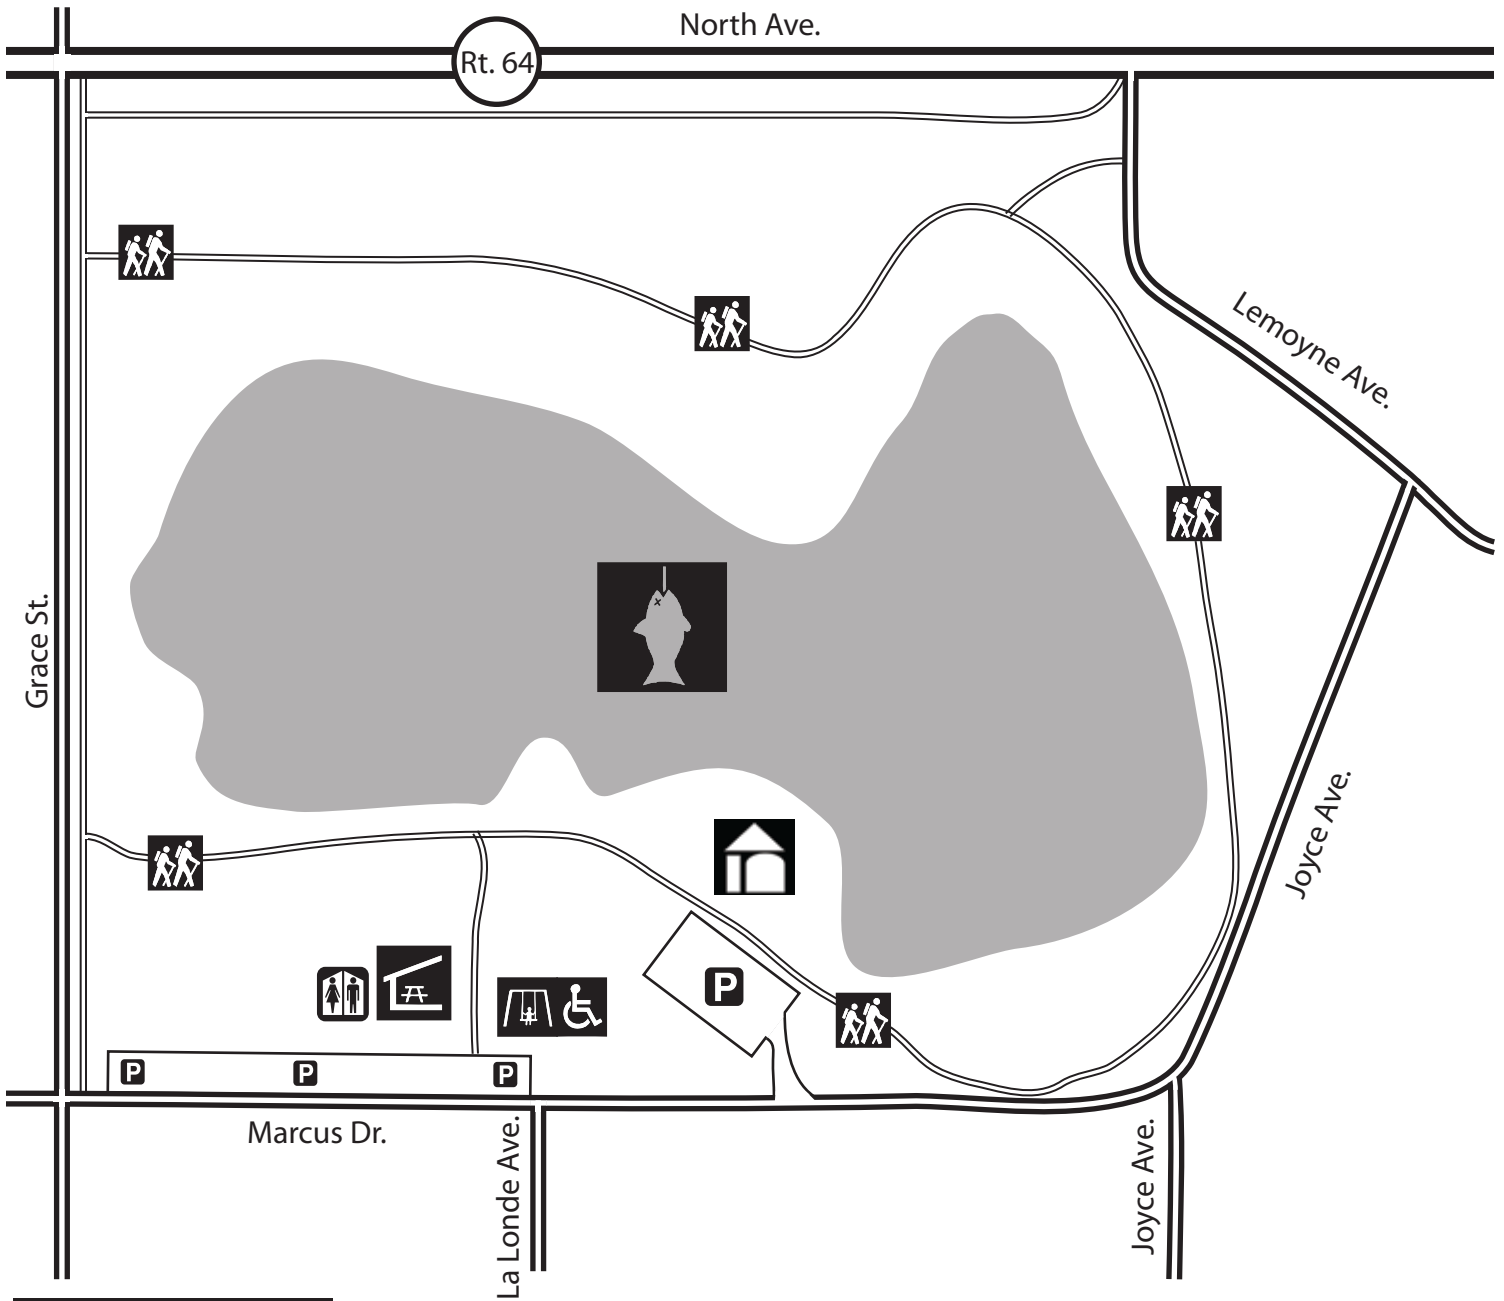

Lombard Lagoon

Grace Street and Marcus Drive

Lombard Lagoon is comprised of 10.8 acres including the picturesque lagoon. Features include boating, fishing, ice skating, a playground, picnic areas and walking paths throughout the park. A community building is available for rent on the property.

KEY

- | | | | | | |
|--|-----------------|---|--------------|---|---------|
|  | Rental Facility |  | Playground |  | Shelter |
|  | ADA Accessible |  | Walking Path | | |
|  | Parking |  | Restroom | | |