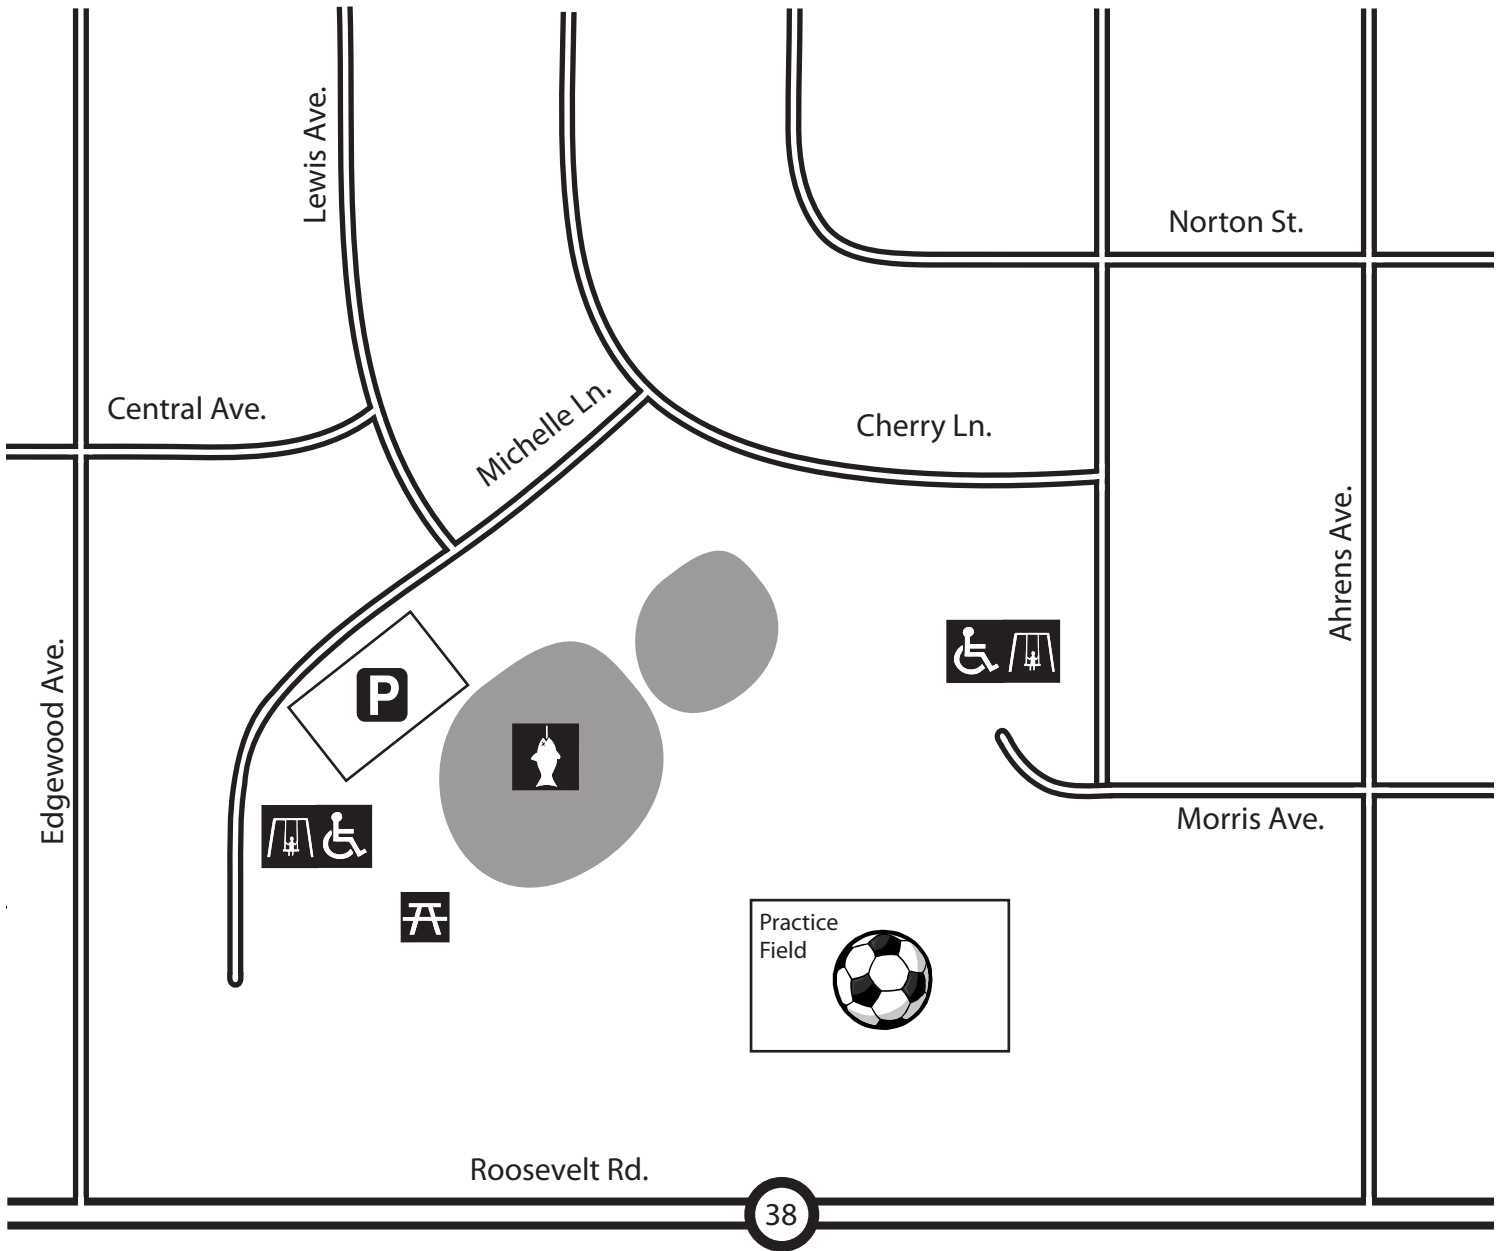

Old Grove

Michelle Lane and Lewis Avenue

Old Grove features a fishing pond, nature area, two playgrounds, a picnic site and a wetlands area.

KEY

ADA Accessible

Basketball

Parking

Picnic Table

Playground

Fishing