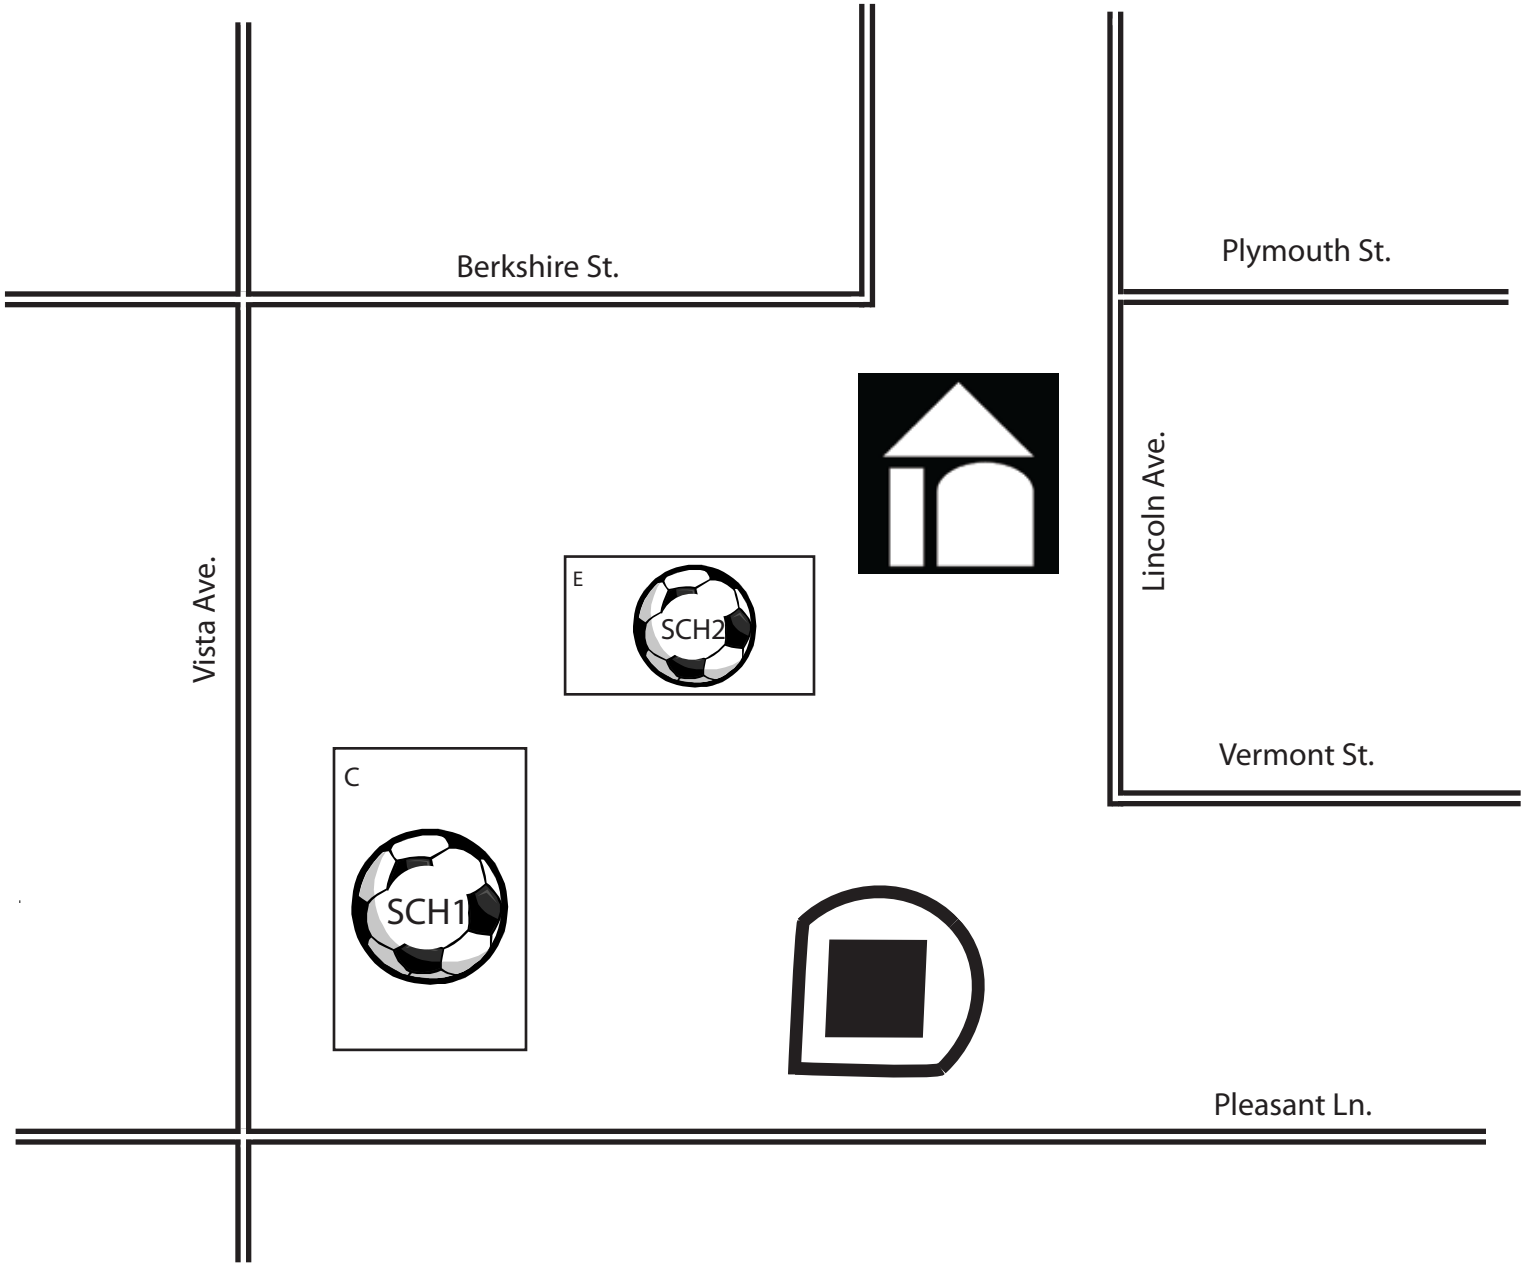

Schafer School

Pleasant Lane and Vista Ave.

Lombard's Schafer Elementary School serves grades PK-5 in the School District 45 Dupage County.

KEY

-  Soccer Field
-  Schafer School
-  Softball Field