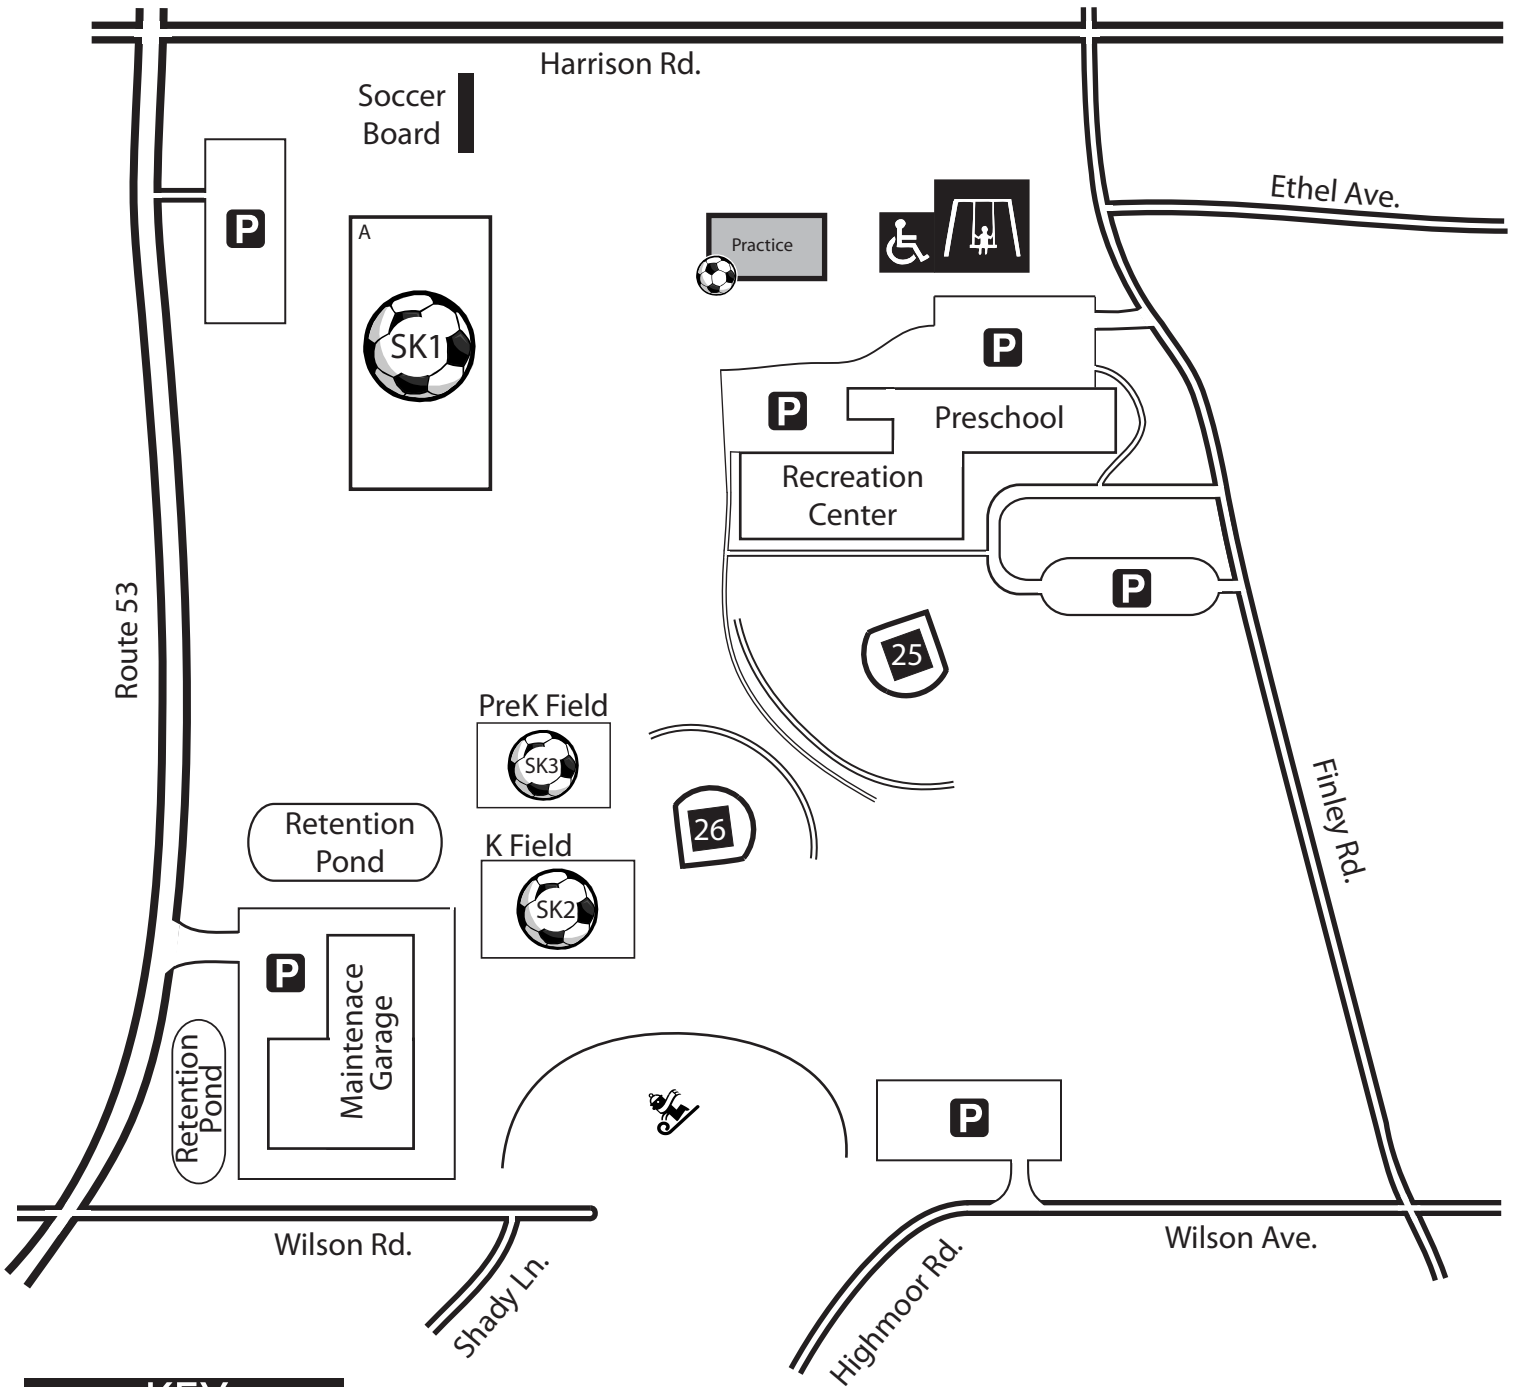

# Sunset Knoll

820 S. Finley Road

Sunset Knoll Recreation Center is home to many of our programs and is where we take program and rental reservations. With over 40 acres, the area features two lighted baseball fields, a wonderful playground, picnic areas, sled hill, and two soccer fields.

## KEY

- |  |                |  |                   |  |           |
|--|----------------|--|-------------------|--|-----------|
|  | ADA Accessible |  | Playground        |  | Soccer    |
|  | Parking        |  | Baseball/Softball |  | Sled Hill |