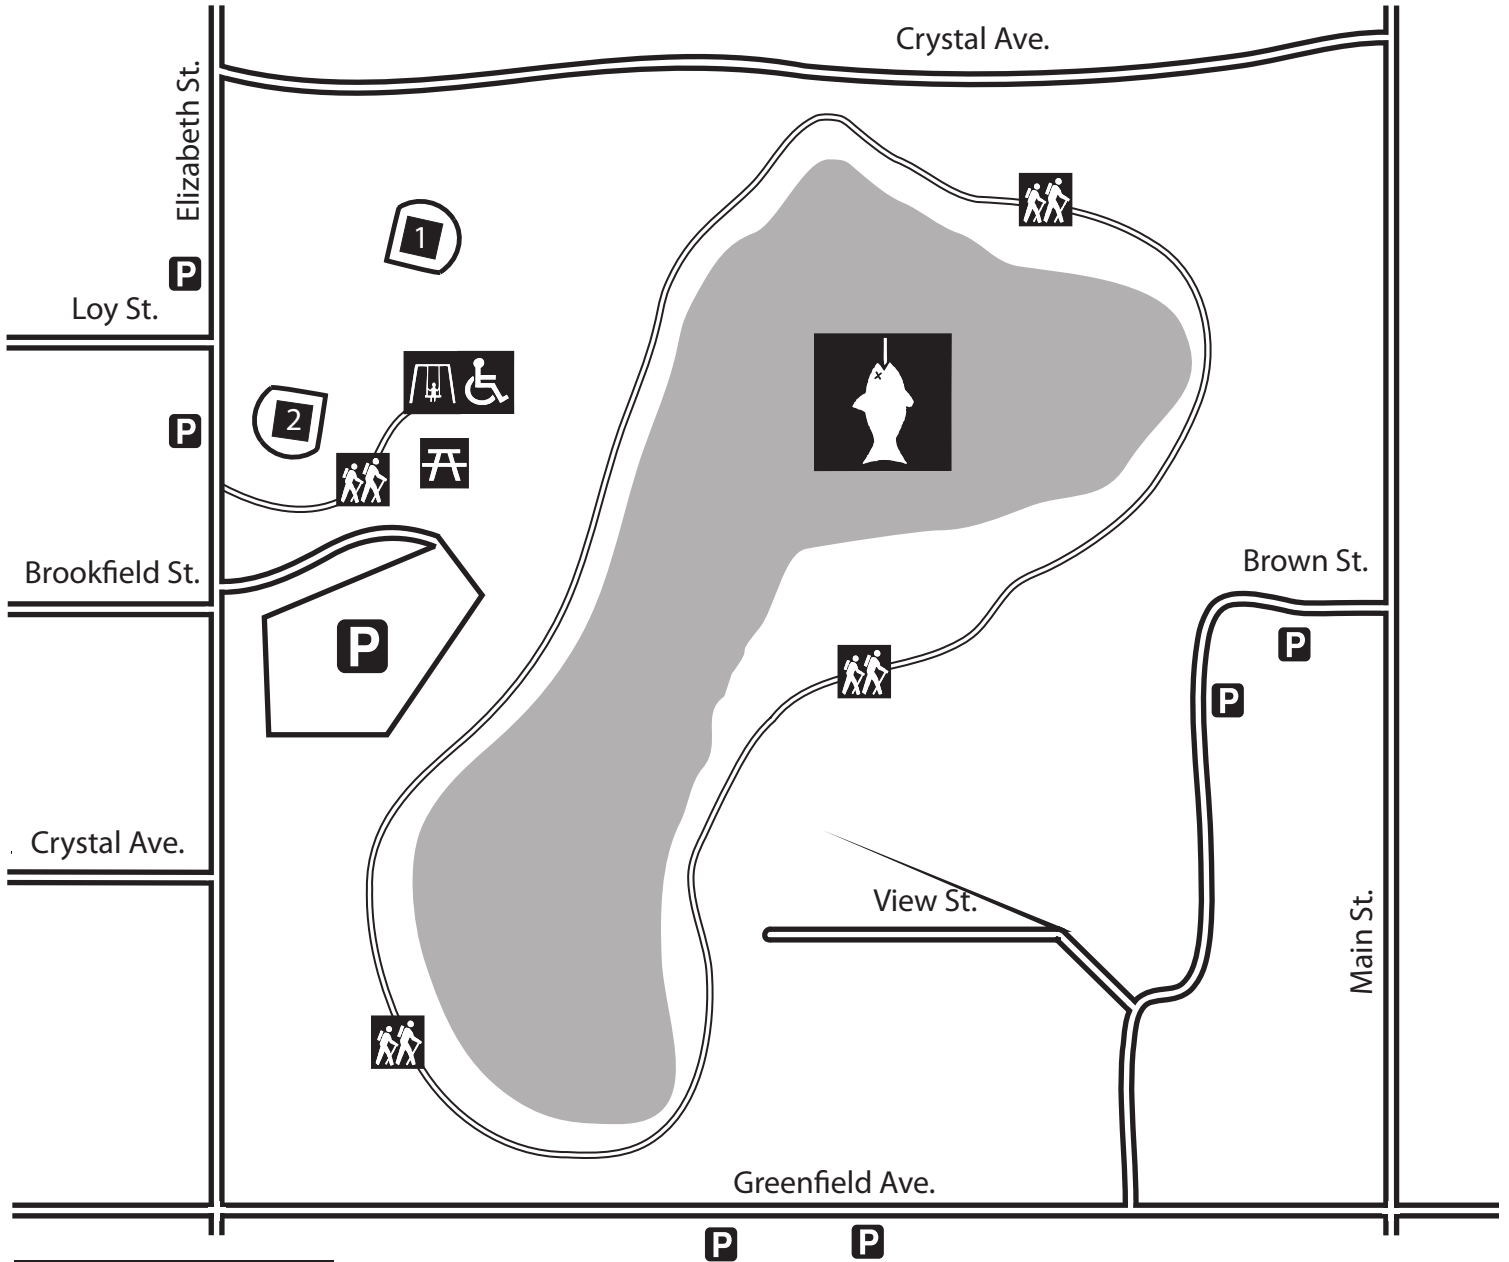

# Terrace View

Michelle Lane and Lewis Avenue

Terrace View features nearly 50 acres of land and includes facilities for boating, fishing, ice skating, a playground, picnic area and two softball fields. Volunteers are needed to help with a restored native tallgrass prairie which is celebrated in September at Terrace View every year. For more information, call (630) 627-3982

## KEY

- |                |                   |              |
|----------------|-------------------|--------------|
| ADA Accessible | Baseball/Softball | Walking Path |
| Parking        | Picnic Table      |              |
| Playground     | Fishing           |              |