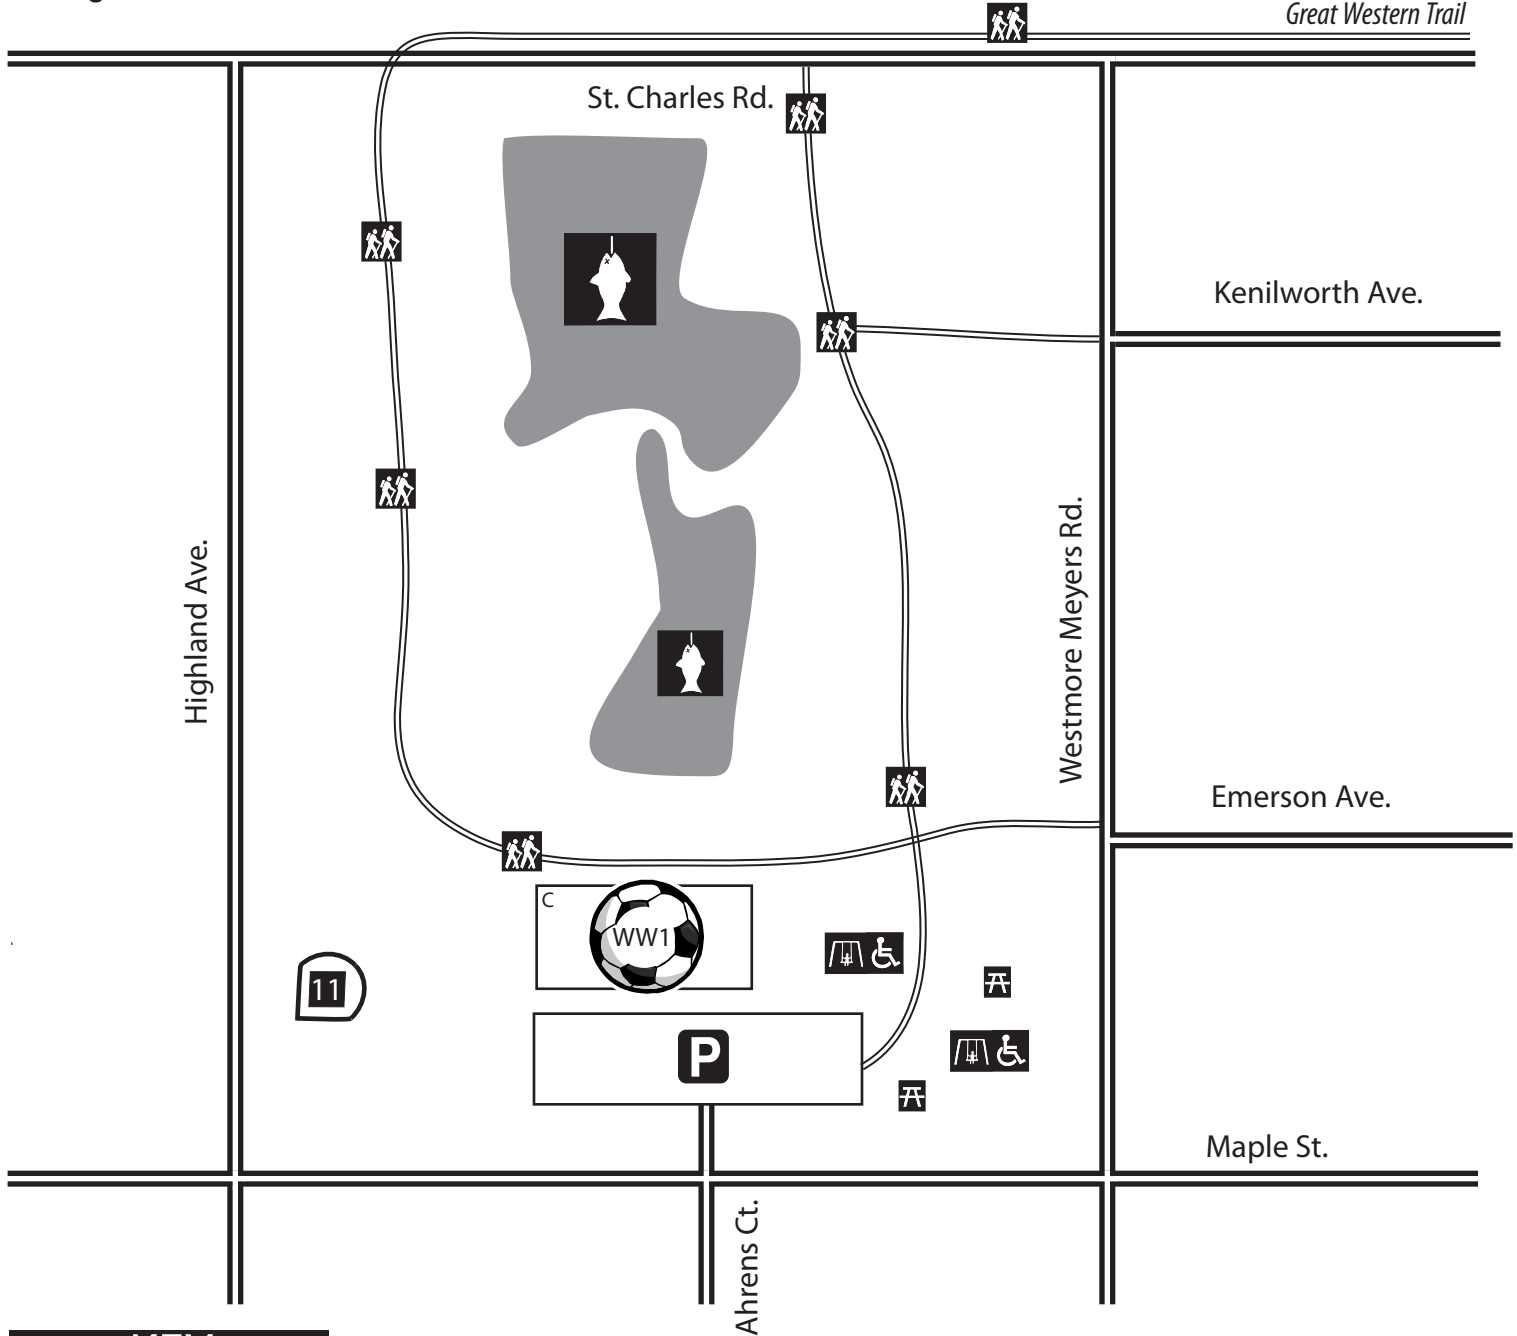

Westmore Woods

Maple Street at Highland Avenue

With 21.5 acres and a pond, Westmore Woods includes fishing, a nature area, playground, and picnic areas, as well as sledding and softball.

Great Western Trail

KEY

- | | | |
|---|---|--|
|  ADA Accessible |  Baseball/Softball |  Playground |
|  Fishing |  Picnic Table |  Soccer Field |
|  Walking Path |  Parking | |